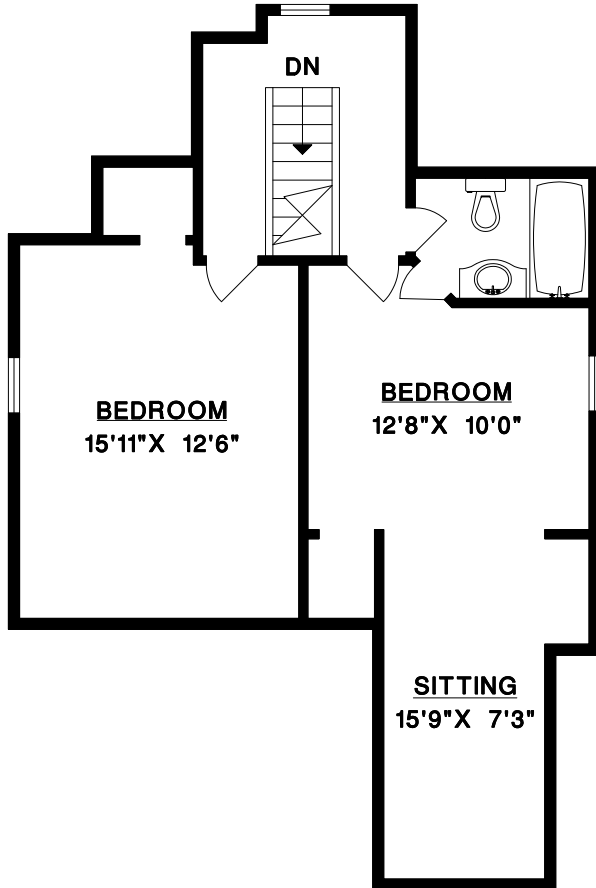

RE/MAX  
SELECT PROPERTIES

DAVID RICHARDSON  
604-737-8865

UPPER FLOOR

MEASURE MASTERS  
VANCOUVER  
(604) 851-8585  
SEPT. 2006

3146 W. 13TH AVE.  
VANCOUVER, B.C.

* UPPER FLOOR	717 SQ. FT.
MAIN FLOOR	988 SQ. FT.
LOWER FLOOR	962 SQ. FT.
<b>TOTAL</b>	<b>2667 SQ. FT.</b>

DECK	237 SQ. FT.
PORCH	43 SQ. FT.

\*Includes limited ceiling heights.

LOWER FLOOR