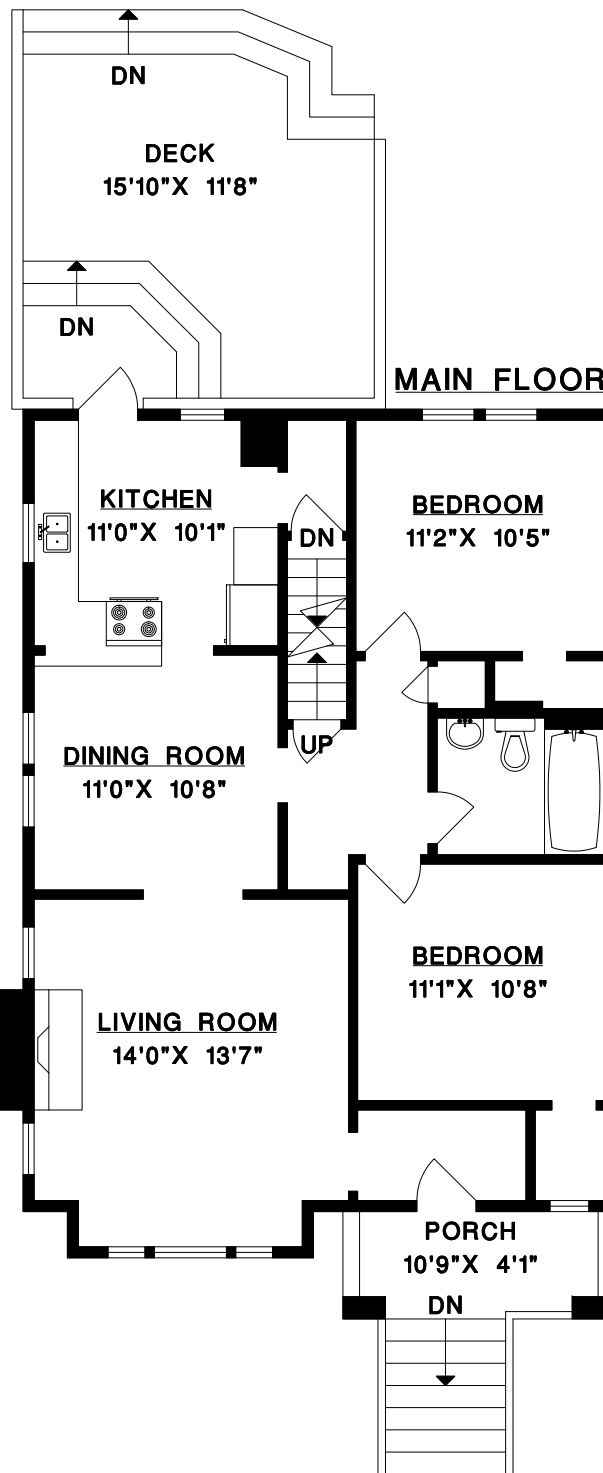

RE/MAX  
SELECT PROPERTIES

DAVID RICHARDSON  
604-737-8865

UPPER FLOOR

MEASURE MASTERS  
VANCOUVER  
(604) 851-8585  
SEPT. 2006

3146 W. 13TH AVE.  
VANCOUVER, B.C.

* UPPER FLOOR	717 SQ. FT.
MAIN FLOOR	988 SQ. FT.
LOWER FLOOR	962 SQ. FT.
<b>TOTAL</b>	<b>2667 SQ. FT.</b>

DECK	237 SQ. FT.
PORCH	43 SQ. FT.

\*Includes limited ceiling heights.

LOWER FLOOR