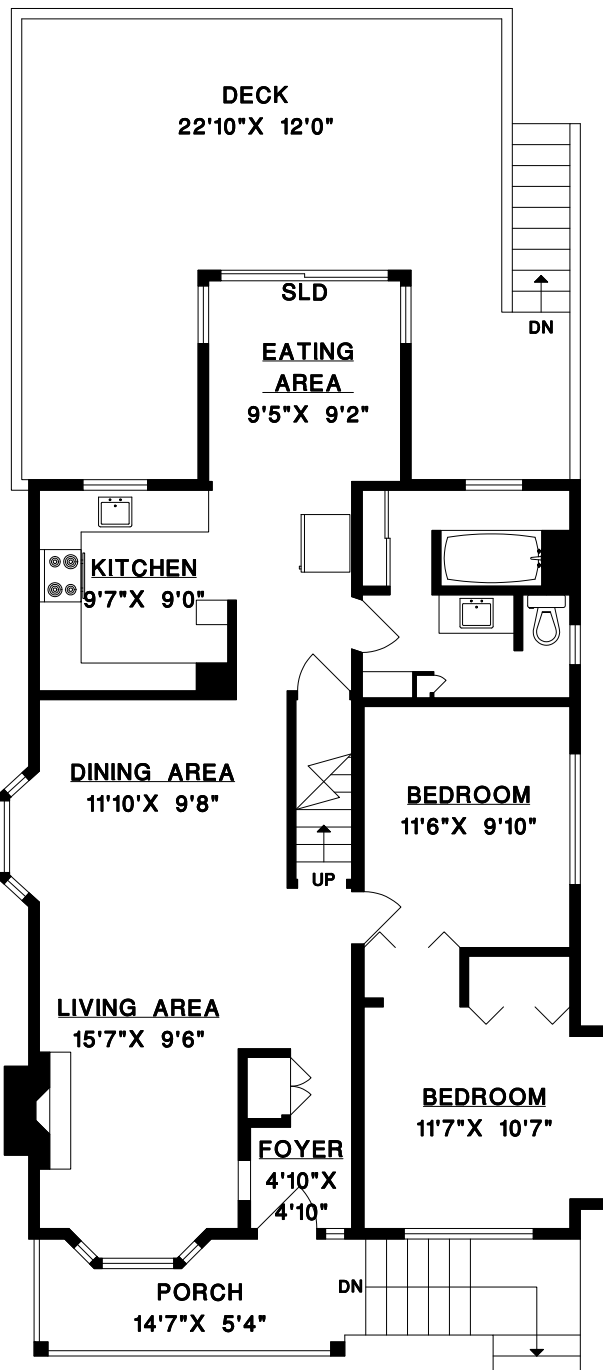

RE/MAX
SELECT PROPERTIES

DAVID RICHARDSON
604-737-8865

3320 W. 27TH AVE.
VANCOUVER, B.C.

UPPER FLOOR

* UPPER FLOOR	624	SQ. FT.
MAIN FLOOR	1086	SQ. FT.
** LOWER FLOOR	1041	SQ. FT.
TOTAL	2751	SQ. FT.

DECK	429	SQ. FT.
PORCH	74	SQ. FT.

*Includes limited ceiling heights.
**Includes unfinished areas.

MAIN FLOOR

LOWER FLOOR

1' 6'
SCALE