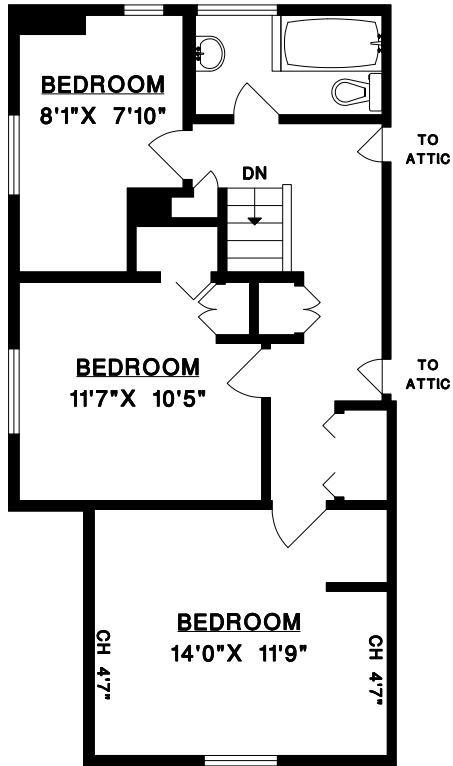

RE/MAX
SELECT PROPERTIES

DAVID RICHARDSON
604-737-8865

3320 W. 27TH AVE.
VANCOUVER, B.C.

UPPER FLOOR

* UPPER FLOOR	624	SQ. FT.
MAIN FLOOR	1086	SQ. FT.
** LOWER FLOOR	1041	SQ. FT.
TOTAL	2751	SQ. FT.

DECK	429	SQ. FT.
PORCH	74	SQ. FT.

*Includes limited ceiling heights.
**Includes unfinished areas.

MAIN FLOOR

LOWER FLOOR

1' 6'
SCALE