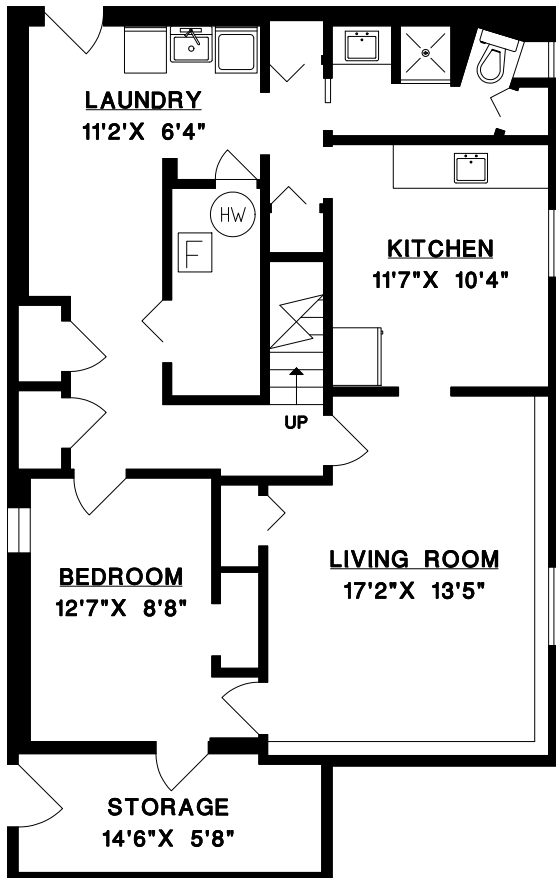

RE/MAX
SELECT PROPERTIES

DAVID RICHARDSON
604-737-8865

3320 W. 27TH AVE.
VANCOUVER, B.C.

UPPER FLOOR

* UPPER FLOOR	624	SQ. FT.
MAIN FLOOR	1086	SQ. FT.
** LOWER FLOOR	1041	SQ. FT.
TOTAL	2751	SQ. FT.

DECK	429	SQ. FT.
PORCH	74	SQ. FT.

*Includes limited ceiling heights.
**Includes unfinished areas.

MAIN FLOOR

LOWER FLOOR

1' 6'
SCALE